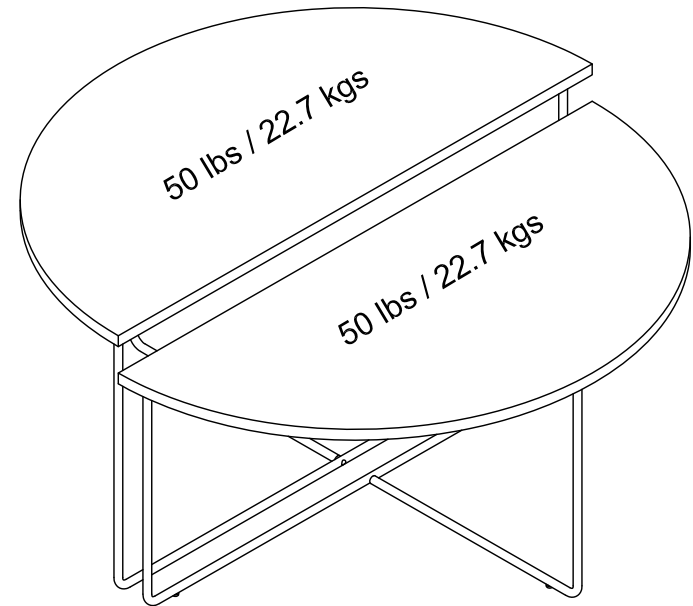

# 7270891COM -COFFEE TABLE

Overall Product Size:  
36" W × 18" D × 18" H  
91.4cm W × 45.7cm D × 45.7cm H  
36" W × 18" D × 15.5" H  
91.4CM W × 45.7CM D × 39.3CM H

Wood Breakdown:  
MDF 60%, PB 0%.  
Total storage: 0 cubic feet

Maximum Weight Capacities  
Unit Weight: 24.2lbs. (11kg)