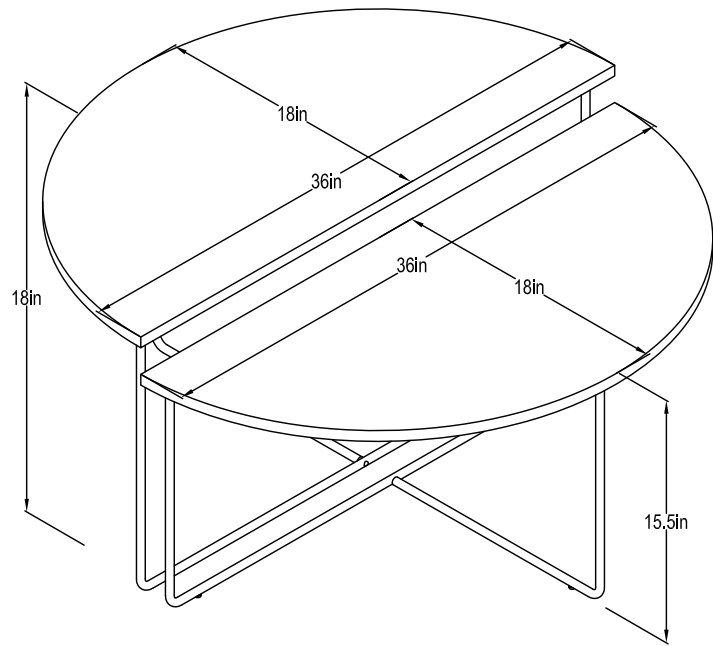

# 7270891COM -COFFEE TABLE

Overall Product Size:  
36" W × 18" D × 18" H  
91.4cm W × 45.7cm D × 45.7cm H  
36" W × 18" D × 15.5" H  
91.4CM W × 45.7CM D × 39.3CM H

Wood Breakdown:  
MDF 60%, PB 0%.  
Total storage: 0 cubic feet

Maximum Weight Capacities  
Unit Weight: 24.2lbs. (11kg)